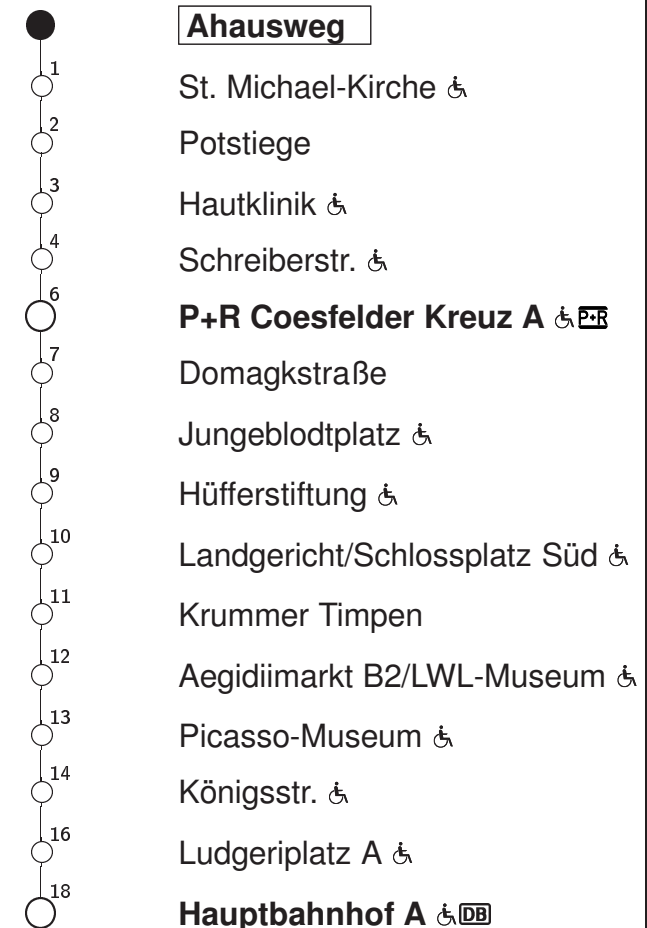

N80 Ahausweg → Hauptbahnhof

Stadtwerke Münster

| Std | Montag bis Freitag | | | Samstag | | Sonn- u. Feiertag | | Fahrzeit in Min. | Haltestellen(auswahl) |
|-----|--------------------|----|--|---------|----|-------------------|----|------------------|-----------------------|
| | | | | | | | | | |
| 0 | 42 | | | 42 | | 42 | | | |
| 1 | – | | | 42 | | 42 | | | |
| 2 | – | | | 42 | | 42 | | | |
| 3 | – | | | 42 | | 42 | | | |
| 4 | – | | | 42 | | 42 | | | |
| 5 | – | | | 42 | | 42 | | | |
| 6 | – | | | 12 | 42 | 42 | | | |
| 7 | – | | | 12 | 42 | 42 | | | |
| 8 | – | | | – | | – | | | |
| 9 | – | | | – | | – | | | |
| 10 | – | | | – | | – | | | |
| 11 | – | | | – | | – | | | |
| 12 | – | | | – | | – | | | |
| 13 | – | | | – | | – | | | |
| 14 | – | | | – | | – | | | |
| 15 | – | | | – | | – | | | |
| 16 | – | | | – | | – | | | |
| 17 | – | | | – | | – | | | |
| 18 | – | | | – | | – | | | |
| 19 | – | | | – | | – | | | |
| 20 | 42 | | | 42 | | 42 | | | |
| 21 | 12 | 42 | | 12 | 42 | 12 | 42 | | |
| 22 | 12 | 42 | | 12 | 42 | 12 | 42 | | |
| 23 | 12 | 42 | | 12 | 42 | 12 | 42 | | |

Informationen zum angepassten Fahrplanangebot zu Weihnachten und Silvester erhalten Sie in unseren Servicezentren sowie auf unserer Internetseite.

Abfahrten in Echtzeit:

<http://www.stadtwerke-muenster.de/fis/4515102>