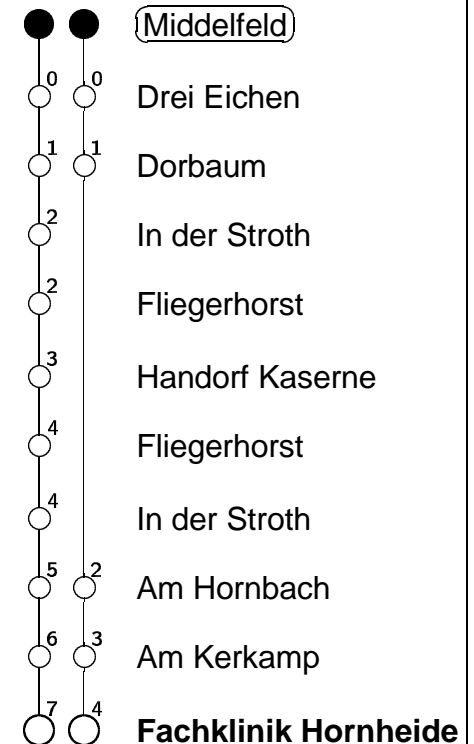

Linie

N83gültig ab:
15.07.10Haltestelle **Middelfeld**Richtung **Handorf Hornheide**

| Std | Montag bis Freitag | | Samstag | | Sonn- u. Feiertag | | 24.12.2010 | | 25.12.2010 | | 31.12.2010 | | 01.01.2011 | |
|-----|--------------------|----|---------|----|-------------------|----|------------------|------------------|------------|----|------------------|------------------|------------------|----|
| | | | | | | | | | | | | | | |
| 1 | 39 | | 39 | | 39 | | 39 | | 39 | | 39 | | 39 | |
| 2 | – | | 49 | | 49 | | – | | – | | – | | 49 | |
| 3 | – | | 59 | | 59 | | – | | – | | – | | 59 | |
| 4 | – | | – | | – | | – | | – | | – | | – | |
| 5 | – | | 09 | | 09 | | – | | – | | – | | 09 | |
| 6 | – | | 16 | 56 | 16 | | 16 | 56a [Ⓚ] | – | | 16 | 56a [Ⓚ] | 16 | |
| 7 | – | | 26 | 56 | 26 | | 26a [Ⓚ] | 56 | – | | 26a [Ⓚ] | 56 | 26a [Ⓚ] | |
| 8 | – | | 26 | | 26 | | 26 | | – | | 26 | | 26 | |
| 9 | – | | – | | – | | – | | – | | – | | – | |
| 10 | – | | – | | – | | – | | – | | – | | – | |
| 11 | – | | – | | – | | – | | – | | – | | – | |
| 12 | – | | – | | – | | – | | – | | – | | – | |
| 13 | – | | – | | – | | – | | – | | – | | – | |
| 14 | – | | – | | – | | – | | – | | – | | – | |
| 15 | – | | – | | – | | – | | – | | – | | – | |
| 16 | – | | – | | – | | – | | – | | – | | – | |
| 17 | – | | – | | – | | 26 | | – | | – | | – | |
| 18 | – | | – | | – | | 36 | | – | | – | | – | |
| 19 | – | | – | | – | | 46 | | – | | – | | – | |
| 20 | – | | – | | – | | 56 | | – | | – | | – | |
| 21 | 26 | 56 | 26 | 56 | 26 | 56 | – | | 26 | 56 | 26 | 56 | 26 | 56 |
| 22 | 26 | 56 | 26 | 56 | 26 | 56 | 06 | | 26 | 56 | 26 | 56 | 26 | 56 |
| 23 | 26 | 56 | 26 | 56 | 26 | 56 | 16 | | 26 | 56 | – | | 26 | 56 |
| 0 | 26 | | 26 | | 26 | | 26 | | 26 | | – | | 26 | |

a Haltestellen(auswahl)

Fahrzeit in Min.

a = Linienverlauf siehe rechts

[Ⓚ] = Ab Endhaltestelle weiter Richtung Hauptbahnhof - Meckmannweg mit Bedienung der Haltestellen In der Stroth, Handorf Fliegerhorst und Handorf Kaserne